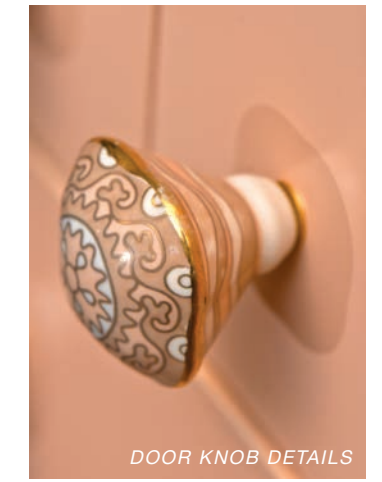

DOOR KNOB DETAILS